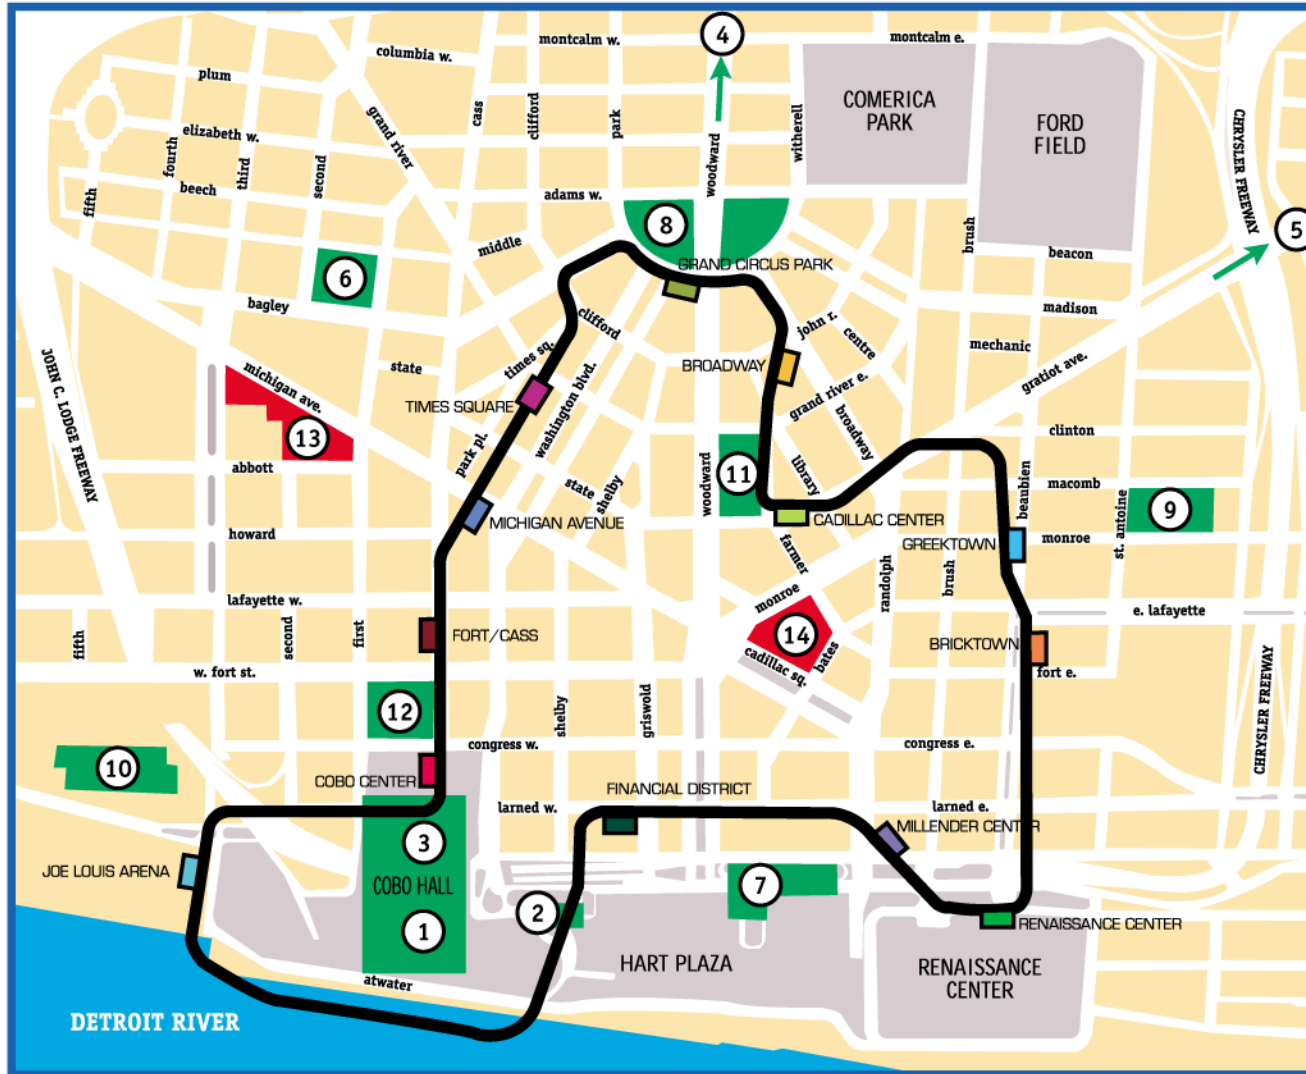

Downtown Detroit Parking

Parking Surface Lots **Parking Garages** **Detroit People Mover**

1. Cobo Arena Garage
 200 Civic Center Drive • Detroit 48226
 313-259-3540
 6:00 a.m.-11:00 p.m. Monday-Friday
 Sat. and Sun. Closed
 Open 1 hour before and after events

2. Cobo Hall Garage
 475 Washington Blvd. • Detroit 48226
 313-259-3540
 6:00 a.m.-11:00 p.m. Monday-Friday
 Sat. and Sun. as needed
 Open 1 hour before and after events

3. Cobo Roof Deck
 625 W. Congress • Detroit 48226
 313-259-3540
 6:00 a.m.-11:00 p.m. Monday-Friday
 Sat & Sun and Holidays as needed